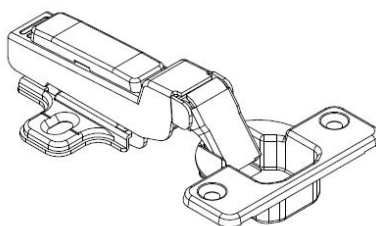

PRODUCT SHEET

Description:

Maxi Hinge "B", Clip-On, 100DG, NPL, ø35mm, H=0, W/Plate F/ Wood Screws, Cup: cc:48mm, Half-Overlay, W/SISO Name Plate,, Can Be Used Together With 15.03.732-5

Item number:

15.03.736-0

Units	Box	Carton	HS Code	Barcode
Pcs.	1	100	8302100090	
				5704866053228

SISO A/S

Mileparken 11
DK-2740 Skovlunde
Denmark
VAT: DK 24786013

Phone +45 45 830 900

www.siso.dk
siso@siso.dk

Danske Bank
Nytorv Branch
Copenhagen
SWIFT: DABADKKK

Account no.
4180 3112 112936
IBAN Account
DK7230003112112936