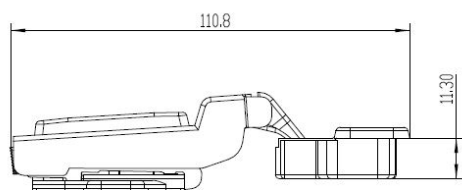

PRODUCT SHEET

Description:

Maxi Hinge "B", Clip-On, 100DG, NPL, ø35mm, H=0, W/Plate F/ Wood Screws, Cup: cc:48mm, Half-Overlay, W/SISO Name Plate,, Can Be Used Together With 15.03.732-5

Item number:

15.03.736-0

Units	Box	Carton	HS Code	Barcode
Pcs.	1	100	8302100090	
				5704866053228

SISO A/S

Mileparken 11
DK-2740 Skovlunde
Denmark
VAT: DK 24786013

Phone +45 45 830 900

www.siso.dk
siso@siso.dk

Danske Bank
Nytorv Branch
Copenhagen
SWIFT: DABADKKK

Account no.
4180 3112 112936
IBAN Account
DK7230003112112936