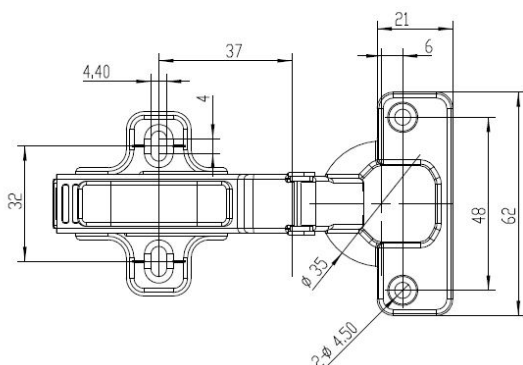

PRODUCT SHEET

Description:

Maxi Hinge "B", Clip-On, 100DG, NPL, ø35mm, H=0, W/Plate F/ Wood Screws, Cup: cc:48mm, Half-Overlay, W/SISO Name Plate,, Can Be Used Together With 15.03.732-5

Item number:

15.03.736-0

Units	Box	Carton	HS Code	Barcode
Pcs.	1	100	8302100090	
				5704866053228

SISO A/S

Mileparken 11
DK-2740 Skovlunde
Denmark
VAT: DK 24786013

Phone +45 45 830 900

www.siso.dk
siso@siso.dk

Danske Bank
Nytorv Branch
Copenhagen
SWIFT: DABADKKK

Account no.
4180 3112 112936
IBAN Account
DK7230003112112936